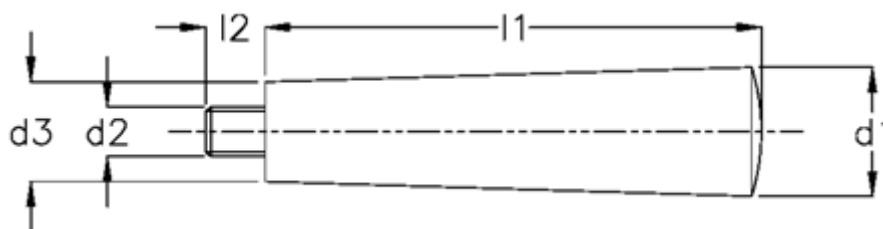

Article number: 20124015

Description: E+G Fixed handle GN 203-15-M5

## Measures

---

d1 = 15

d2 = M5

d3 = 11

l1 = 50

l2 = 7